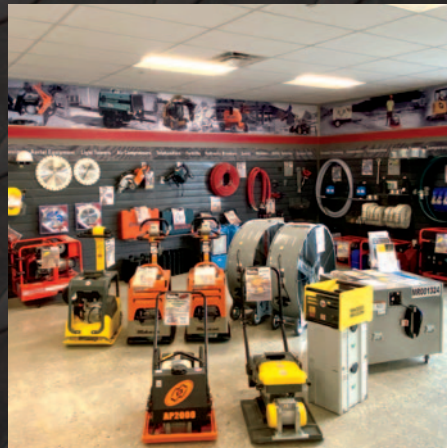

Milton Rents

CAT

THE
Rental
STORE®

Your source to rent low-hour, late-model Caterpillar equipment and other leading brands.

MiltonRents.com

(877)Dig-Lift

(877)344-5438

AERIAL EQUIPMENT

SINGLE MAN LIFTS

- 20' DRIVEABLE LIFT - GENIE GR20, JLG 20MVL
- 25'-30' PUSH AROUND GENIE AWP-25, JLG 30AM

ELECTRIC SCISSOR LIFTS

- 12'-15' JLG 1230ES, MEC 1330, GENIE GR15
- 19' GENIE GS1930, JLG 1930ES, MEC MICRO19
- 26' GENIE GS2632, JLG 2630ES, 2646ES, MEC MICRO26
- 32' GENIE GS3246, JLG 3246ES
- 40'-45' JLG 4069LE, JLG 4045R, MEC 4555SE